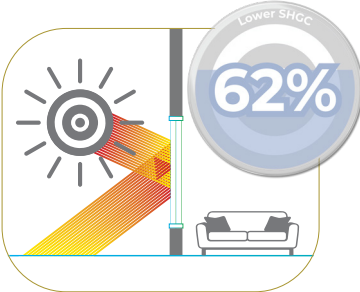

DGU Max

Maximise insulation and solar control whilst providing the highest visibility for your home.

Scan Me!

77% Better Insulation
62% Improved Solar Control

① DGU Max

Our Highest Performing Double Glazed Units.

Superior Solar Control

Benefit from a remarkable **62%** improvement in solar control compared to standard single glazing. This means less heat enters your home in the summer, keeping it cooler and more comfortable without overworking your air conditioning system.