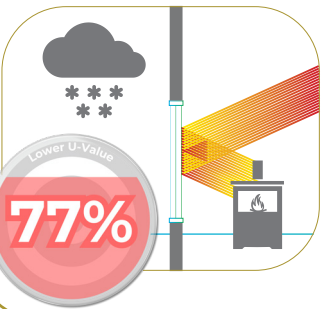

Exceptional Insulation

DGU Max also offers an impressive **77%** improvement in insulation over standard single glazing. This advanced insulation technology keeps the warmth inside during winter and blocks out the cold, ensuring your home remains snug and energy-efficient.

And a warmer space in winter.

*Note: Data using center of glass performance in NFRC standards and using 6mm clear float single glaze, 6/12/6 clear float double glazed unit with air gap and 6/12/6 LightTech LI Max double glazed unit with argon gas and coating to surface #2.

Extra Benefits

Year-Round Comfort

Provides optimal indoor comfort, year round.

Optimal Efficiency

Minimises heat loss and gain, reducing energy bills.

Superior Solar Control

Increased Reduction of heat gain and glare.

Enhanced UV Protection

Blocks harmful UV rays, protecting interiors.

Total Transparency

Ensures crystal clear views with high transparency,

Illuminate Your Space

Low Iron composition maximises natural light exposure.

Performance Data

Range	Inside Glass	Spacer	Outside Glass	Visible Light VLT	Insulation U-Value	Solar Control (SHGC)
DGU Max	6mm LightTech LI Max	12mm Argon	6mm Clear	70	1.4	0.33
DGU Max	6mm LightTech LI Max	12mm Argon	6mm Crystal Clear	72	1.4	0.33
DGU Max	6mm LightTech LI Max	12mm Argon	6.38mm Clear Lam	69	1.4	0.33
DGU Max	6mm LightTech LI Max	12mm Argon	6.55mm Hush	69	1.4	0.33
DGU Max	6mm Grey	12mm Argon	6mm LightTech LI Max	35	1.4	0.25

Scan the QR code located on the cover to access a full list of performance data via our website!

03 8562 0880

glass@fgs.com.au

fgsglass.com.au